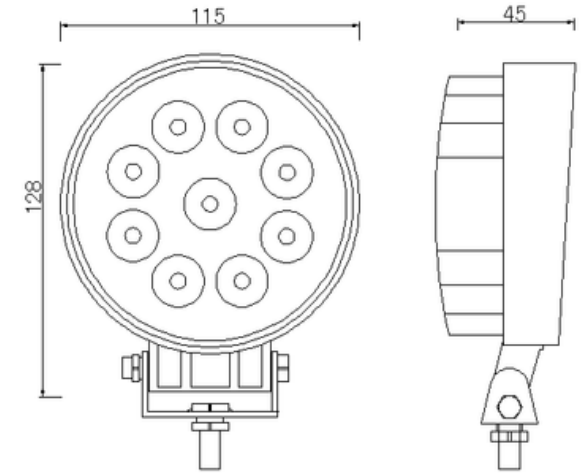

# LED WORK LAMP 9X LED ROUND

**PHOTO AND TECHNICAL DRAWING:**

**TECHNICAL SPECIFICATIONS:**

MATERIAL	LED/LM QUANTITY	MOUNTING	CABLE	FUNCTION	WATT	VOLTAGE	CERTIFICATES	PACKING/WEIGHT
» Lens: PC » Housing: AL	» 9 » 1430 LM	» screw	» 300mm	» work light » flood	» 24W	» 12V/24V	» ECE R10	» cart. dim.: 119x65x148 mm » lamp weight: 317g » 20 pcs/bulk box